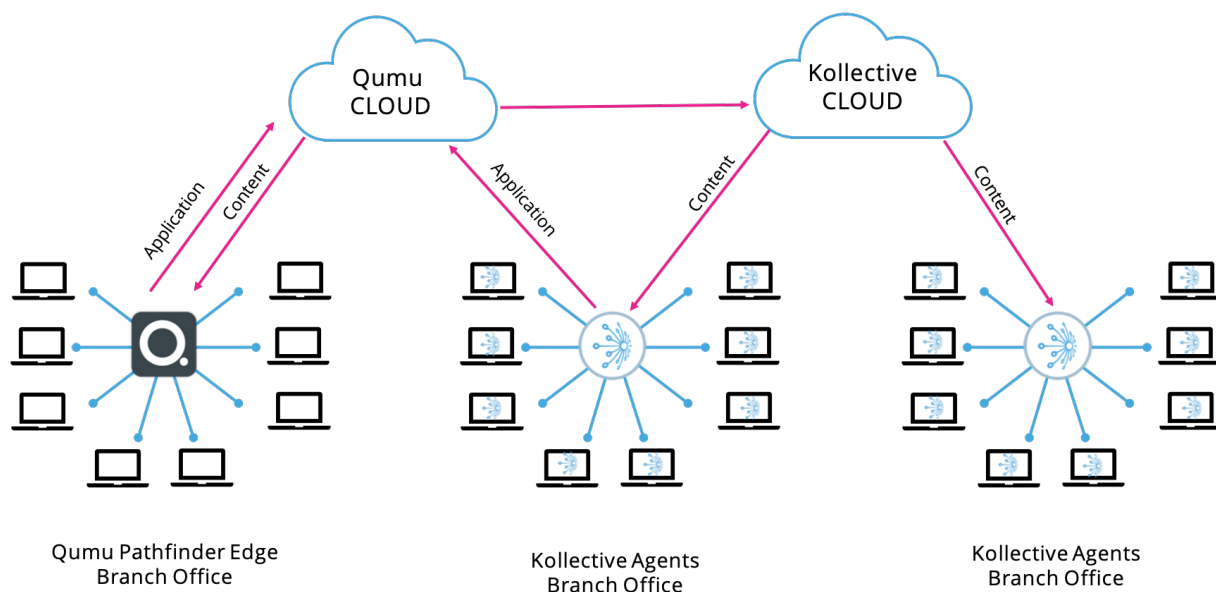

Peer-to-Peer (P2P) technology significantly reduces WAN traffic by streaming video assets from a peer instead of a Source Video Server. P2P is particularly valuable in companies with many branch offices, where it is impractical to deploy Edge Servers at each location.

How does it work?

The Qumu + Kollektive integration extends Qumu's enterprise video delivery capability by adding a software-only, peer-based delivery option to current Pathfinder delivery offerings. Kollektive enables Qumu video to be delivered to the very edges of a business—without overwhelming the network. Working in conjunction with Qumu's Pathfinder platform, the Kollektive eCDN solution optimizes delivery of the highest quality video to any type of network, even in the toughest network conditions, while preserving the WAN links for business critical traffic.

The Qumu + Kollektive solution uses the latest in security mechanisms, and provides data encryption in transit and at rest to ensure video assets are kept secure at all points in the system.