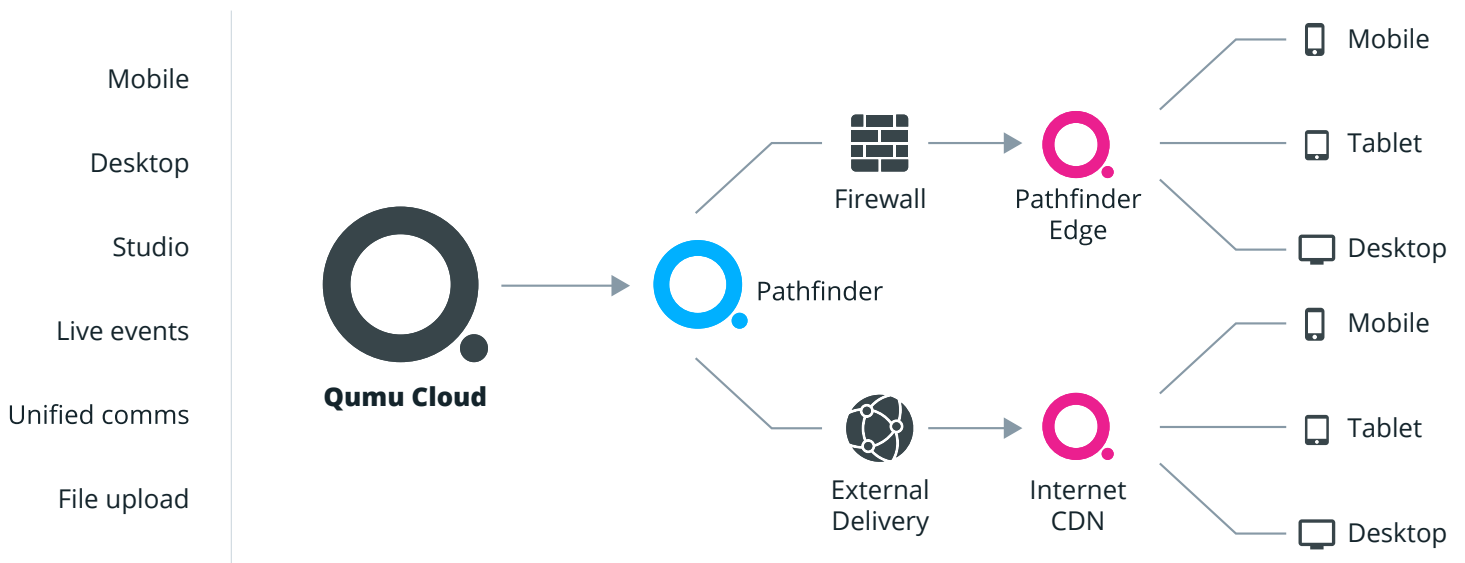

How it works?

Qumu Pathfinder optimizes the delivery of both on demand and live video. When combined with Pathfinder Edge, it maintains a single live stream across the WAN by using the Edge to proxy/cache any requests made by end users.

DELIVER VIDEO LOCALLY WITH THE CONVENIENCE OF THE CLOUD

Pathfinder helps ensure your video, slides and documents get to every desktop, device and client anywhere in the world without compromising network or security.

Optimize distribution for each of your audiences

Key features

CDN integration

Works seamlessly with multiple CDNs such as Level 3 and Qumu Pathfinder Edge.

Intelligent request routing

Ensures users are redirected to pull the live or on-demand stream from an optimal location-based internet CDN or Pathfinder Edge in a local office.

Device detection

Automatically detects the right format for a viewer's device, browser and network, and offers the optimal stream.

Extensibility

Pathfinder is a delivery service framework, allowing for future expansion and support of other delivery options such as peer assisted delivery.